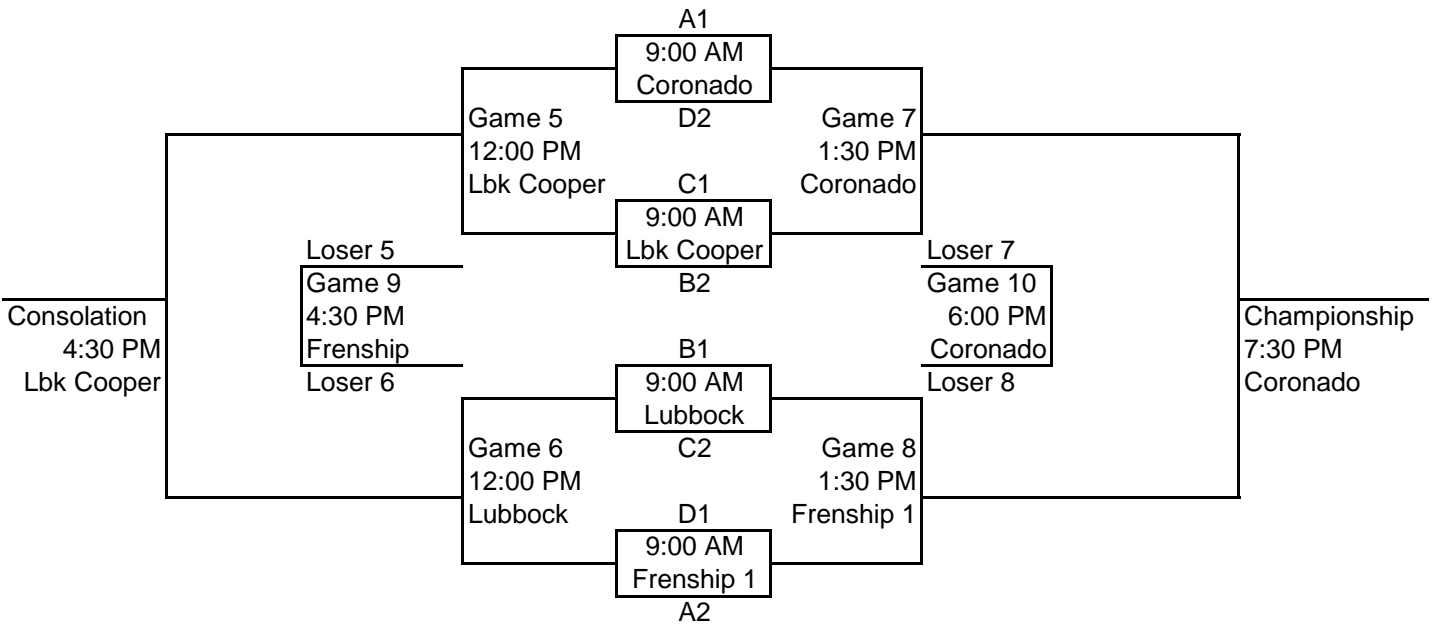

Caprock Classic

Saturday, February 18th

Division 1

Gold Bracket

Silver Bracket