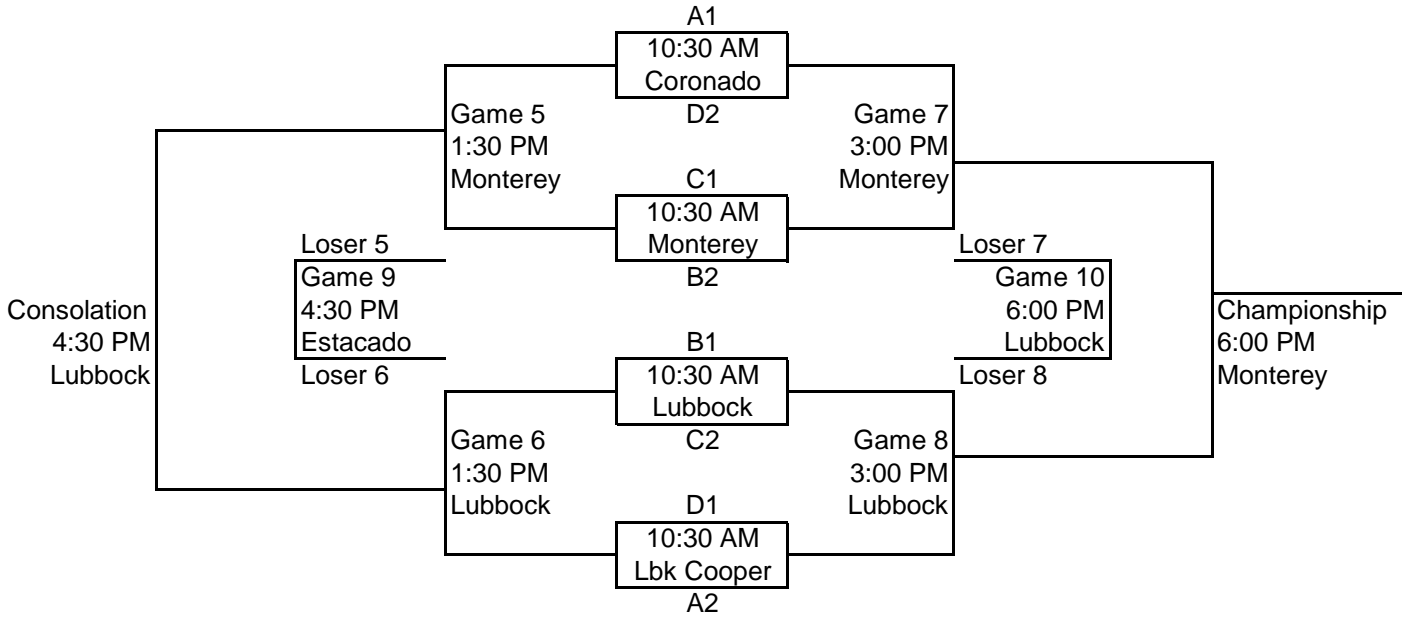

Game Times	@ Estacado					
9:00 AM	A1-A2			C2-C3 @FHS2		
10:45 AM	A3-A6	B1-B5 @FHS	B2-B3 @FHS2	C1-C5 @MHS		
12:30 PM	A4-A5				D4-D5 @FHS	D1-D2 @FHS2
2:15 PM	A2-A6		B4-B5 @FHS2	C3-C4 @MHS		
4:00 PM	A1-A4		B1-B2 @CHS	C1-C2 @FHS2	D1-D5 @LHS	D2-D3 @FHS
5:45 PM	A3-A5		B3-B4 @LBK Cooper	C4-C5 @MHS		D3-D4 @FHS

Caprock Classic

Saturday, February 18th

Division 1

Gold Bracket

Silver Bracket

Bronze Bracket

Caprock Classic
Saturday, February 18th
Division 2

Gold Bracket

Silver Bracket

Bronze Bracket

Loser 3

LUBBOCK HIGH FIELD - NORTH ON UNIVERSITY AVENUE TO ERSKINE - ERSKINE IS NORTH OF CLOVIS HWY ON LEFT

ESTACADO - NORTH LOOP TO MLK - RIGHT ON MLK JUST PAST THE SCHOOL ON THE RIGHT