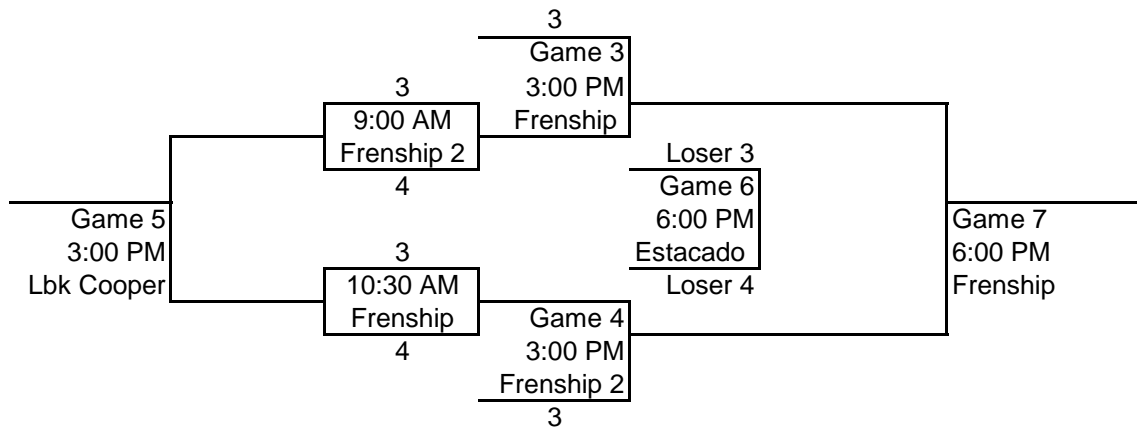

Game Times	@ Estacado					
9:00 AM	A1-A2			C2-C3 @FHS2		
10:45 AM	A3-A6	B1-B5 @FHS	B2-B3 @FHS2	C1-C5 @MHS		
12:30 PM	A4-A5				D4-D5 @FHS	D1-D2 @FHS2
2:15 PM	A2-A6		B4-B5 @FHS2	C3-C4 @MHS		
4:00 PM	A1-A4		B1-B2 @CHS	C1-C2 @FHS2	D1-D5 @LHS	D2-D3 @FHS
5:45 PM	A3-A5		B3-B4 @LBK Cooper	C4-C5 @MHS		D3-D4 @FHS

Caprock Classic

Saturday, February 18th

Division 1

Gold Bracket

Silver Bracket

Bronze Bracket

Caprock Classic
Saturday, February 18th
Division 2

Gold Bracket