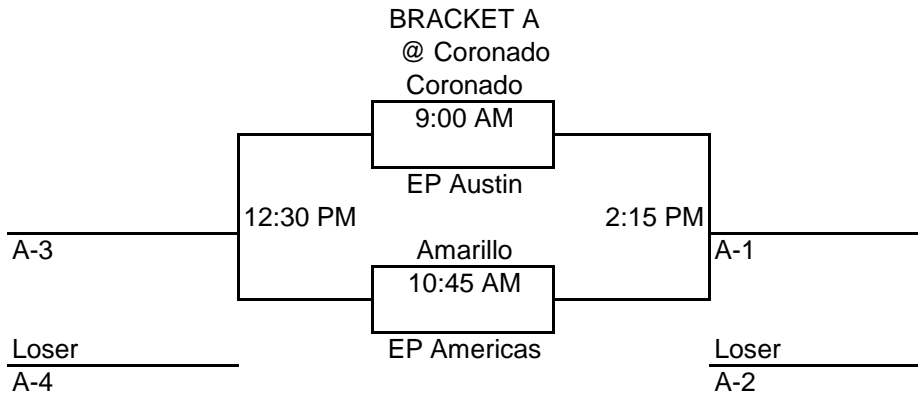

Caprock Classic

Friday, February 17th

Seeding Play

Division 1

BRACKET C
@ Lbk Cooper

1 Lbk Cooper	9:00 AM	C1-C3
2 Dumas	10:45 AM	C2-C5
3 Hereford	12:30 PM	C3-C4
4 Midland Lee	2:15 PM	C1-C5
5 Bushland	4:00 PM	C2-C4

- 1.) _____
- 2.) _____
- 3.) _____
- 4.) _____
- 5.) _____

BRACKET D

		@ Frenship	@ Monterey
1 Frenship	9:00 AM	D1-D5	D2-D3
2 EP Montwood	10:45 AM		
3 Monterey	12:30 PM		D2-D4
4 Ab Cooper	2:15 PM	D1-D3	
5 Plainview	4:00 PM		D4-D5

- 1.) _____
- 2.) _____
- 3.) _____
- 4.) _____
- 5.) _____