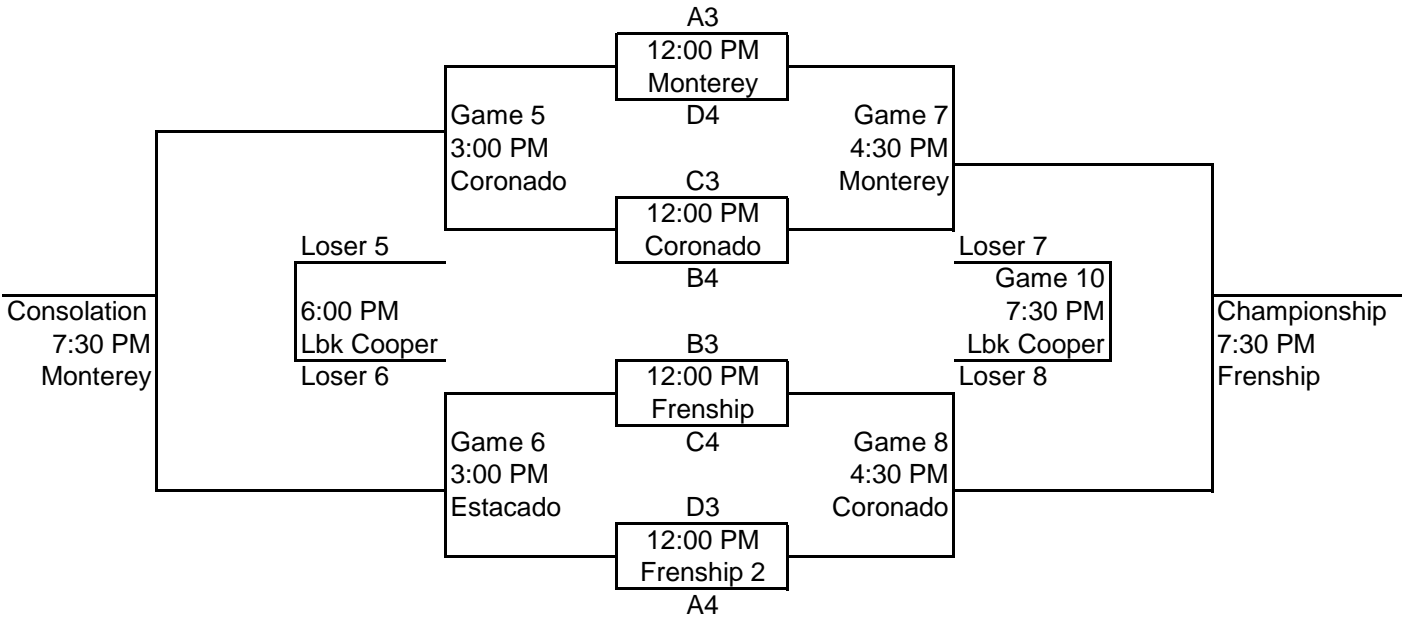

Game Times	@ Estacado					
9:00 AM	A1-A2			C2-C3 @FHS2		
10:45 AM	A3-A6	B1-B5 @FHS	B2-B3 @FHS2	C1-C5 @MHS		
12:30 PM	A4-A5				D4-D5 @FHS	D1-D2 @FHS2
2:15 PM	A2-A6		B4-B5 @FHS2	C3-C4 @MHS		
4:00 PM	A1-A4		B1-B2 @CHS	C1-C2 @FHS2	D1-D5 @LHS	D2-D3 @FHS
5:45 PM	A3-A5		B3-B4 @LBK Cooper	C4-C5 @MHS		D3-D4 @FHS

Caprock Classic

Saturday, February 18th

Division 1

Gold Bracket

Silver Bracket

Bronze Bracket

Caprock Classic
Saturday, February 18th
Division 2

Gold Bracket

Silver Bracket

Bronze Bracket

Loser 3

LUBBOCK HIGH FIELD - NORTH ON UNIVERSITY AVENUE TO ERSKINE - ERSKINE IS NORTH OF CLOVIS HWY ON LEFT

ESTACADO - NORTH LOOP TO MLK - RIGHT ON MLK JUST PAST THE SCHOOL ON THE RIGHT