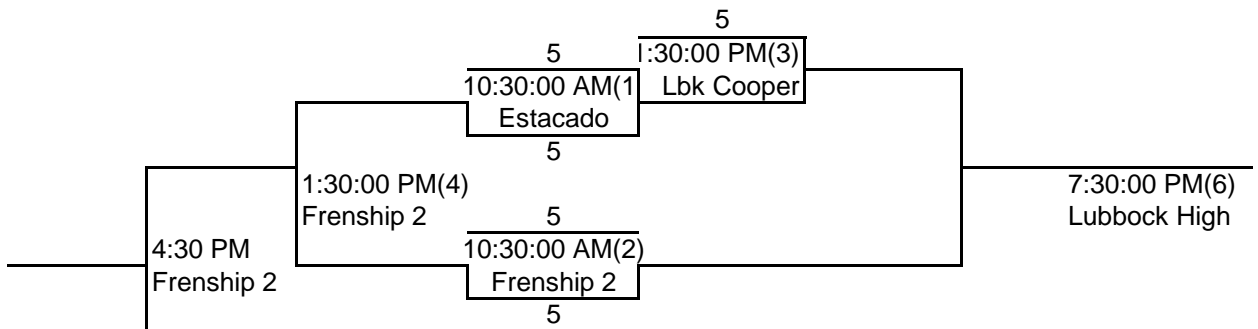

Game Times	@ Estacado					
9:00 AM	A1-A2			C2-C3 @FHS2		
10:45 AM	A3-A6	B1-B5 @FHS	B2-B3 @FHS2	C1-C5 @MHS		
12:30 PM	A4-A5				D4-D5 @FHS	D1-D2 @FHS2
2:15 PM	A2-A6		B4-B5 @FHS2	C3-C4 @MHS		
4:00 PM	A1-A4		B1-B2 @CHS	C1-C2 @FHS2	D1-D5 @LHS	D2-D3 @FHS
5:45 PM	A3-A5		B3-B4 @LBK Cooper	C4-C5 @MHS		D3-D4 @FHS

Caprock Classic

Saturday, February 18th

Division 1

Gold Bracket

Silver Bracket

Bronze Bracket

Caprock Classic
Saturday, February 18th
Division 2

Gold Bracket

Silver Bracket

Bronze Bracket

Loser 3

LUBBOCK HIGH FIELD - NORTH ON UNIVERSITY AVENUE TO ERSKINE - ERSKINE IS NORTH OF CLOVIS HWY ON LEFT

ESTACADO - NORTH LOOP TO MLK - RIGHT ON MLK JUST PAST THE SCHOOL ON THE RIGHT