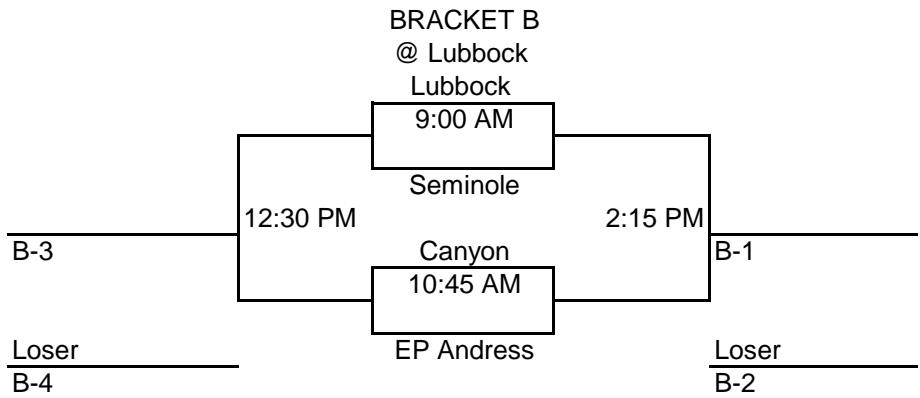

Caprock Classic

Friday, February 17th

Seeding Play

Division 1

BRACKET C
@ Lbk Cooper

1 Lbk Cooper	9:00 AM	C1-C3
2 Dumas	10:45 AM	C2-C5
3 Hereford	12:30 PM	C3-C4
4 Midland Lee	2:15 PM	C1-C5
5 Bushland	4:00 PM	C2-C4

- 1.) _____
- 2.) _____
- 3.) _____
- 4.) _____
- 5.) _____

BRACKET D

		@ Frenship	@ Monterey
1 Frenship	9:00 AM	D1-D5	D2-D3
2 EP Montwood	10:45 AM		
3 Monterey	12:30 PM		D2-D4
4 Ab Cooper	2:15 PM	D1-D3	
5 Plainview	4:00 PM		D4-D5

- 1.) _____
- 2.) _____
- 3.) _____
- 4.) _____
- 5.) _____