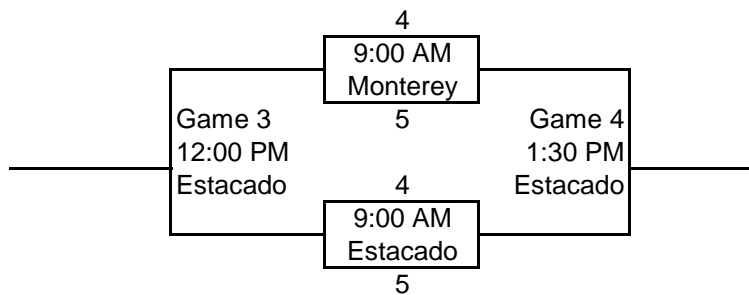

Game Times	@ Estacado					
9:00 AM	A1-A2			C2-C3 @FHS2		
10:45 AM	A3-A6	B1-B5 @FHS	B2-B3 @FHS2	C1-C5 @MHS		
12:30 PM	A4-A5				D4-D5 @FHS	D1-D2 @FHS2
2:15 PM	A2-A6		B4-B5 @FHS2	C3-C4 @MHS		
4:00 PM	A1-A4		B1-B2 @CHS	C1-C2 @FHS2	D1-D5 @LHS	D2-D3 @FHS
5:45 PM	A3-A5		B3-B4 @LBK Cooper	C4-C5 @MHS		D3-D4 @FHS

Caprock Classic

Saturday, February 18th

Division 1

Gold Bracket

Silver Bracket

Bronze Bracket

Caprock Classic
Saturday, February 18th
Division 2

Gold Bracket

Silver Bracket

Bronze Bracket

Loser 3

LUBBOCK HIGH FIELD - NORTH ON UNIVERSITY AVENUE TO ERSKINE - ERSKINE IS NORTH OF CLOVIS HWY ON LEFT

ESTACADO - NORTH LOOP TO MLK - RIGHT ON MLK JUST PAST THE SCHOOL ON THE RIGHT